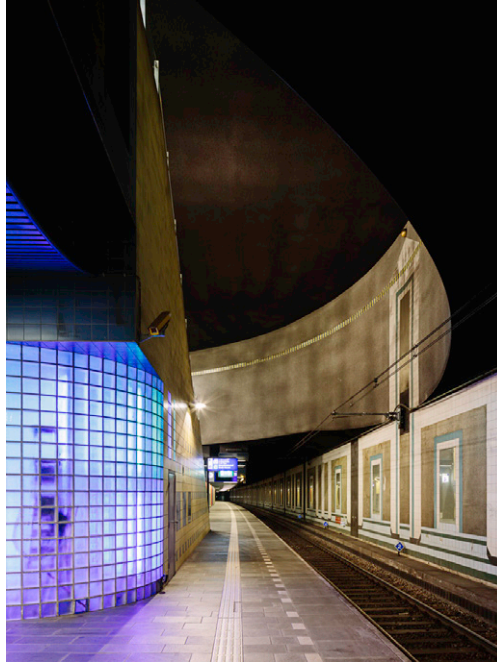

BOERNER PHOTOGRAPHER

TRAIN STATION ROTTERDAM BLAAK

Harry Reijnders

_L8A5838