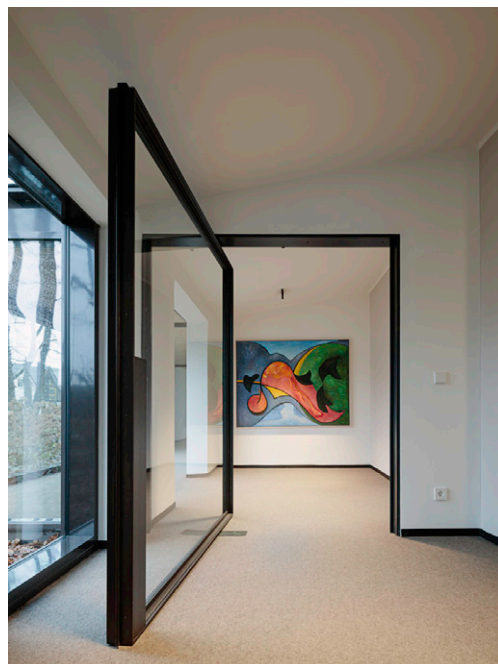

BOERNER PHOTOGRAPHER

METAPLAN

Wacker Zeiger Architekten

7 / 23

8 / 23

BOERNER PHOTOGRAPHER

Jakob Börner
Dipl. Designer (FH)
Zeiseweg 9
22765 Hamburg | Germany

mobile +49 (0) 176 848 70 749
info@jakobboerner.com
www.jakobboerner.com