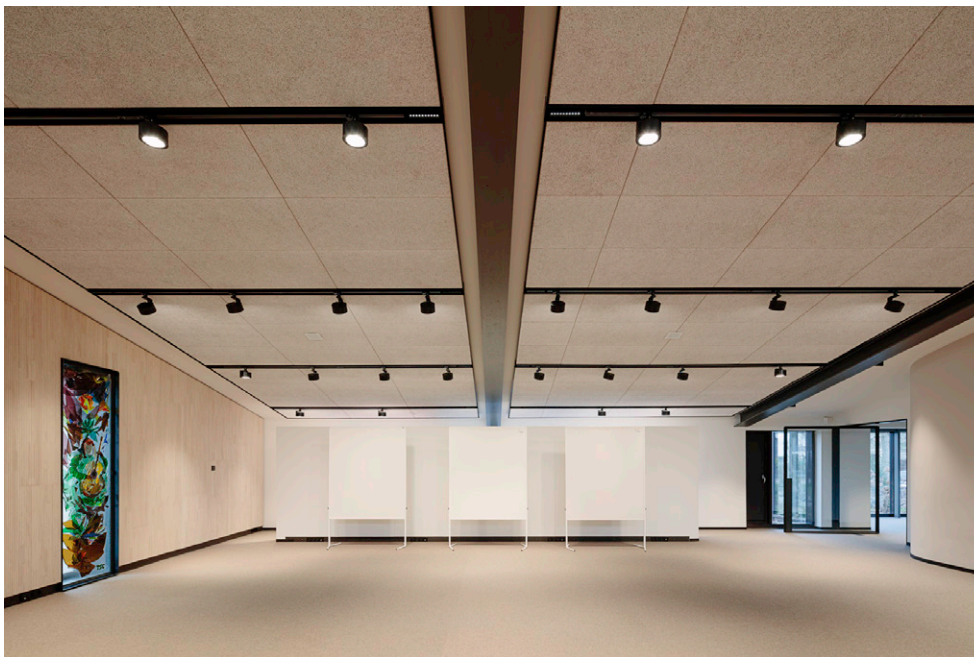

BOERNER PHOTOGRAPHER

METAPLAN

Wacker Zeiger Architekten

1 / 23

2 / 23

BOERNER PHOTOGRAPHER

Jakob Börner
Dipl. Designer (FH)
Zeiseweg 9
22765 Hamburg | Germany

mobile +49 (0) 176 848 70 749
info@jakobboerner.com
www.jakobboerner.com