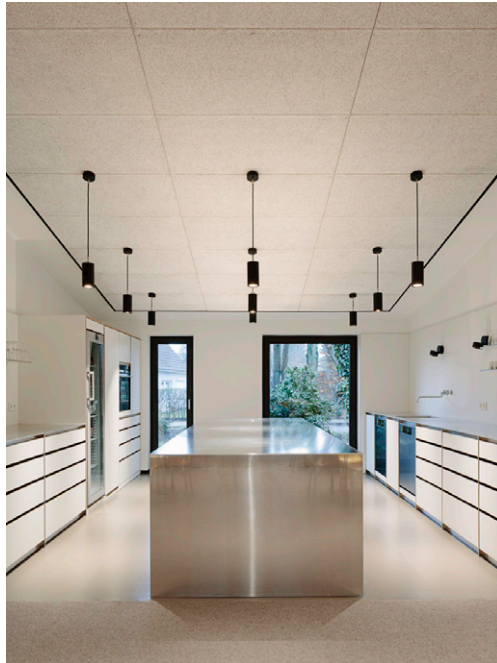

BOERNER PHOTOGRAPHER

METAPLAN

Wacker Zeiger Architekten

13 / 23

14 / 23

BOERNER PHOTOGRAPHER

Jakob Börner
Dipl. Designer (FH)
Zeiseweg 9
22765 Hamburg | Germany

mobile +49 (0) 176 848 70 749
info@jakobboerner.com
www.jakobboerner.com